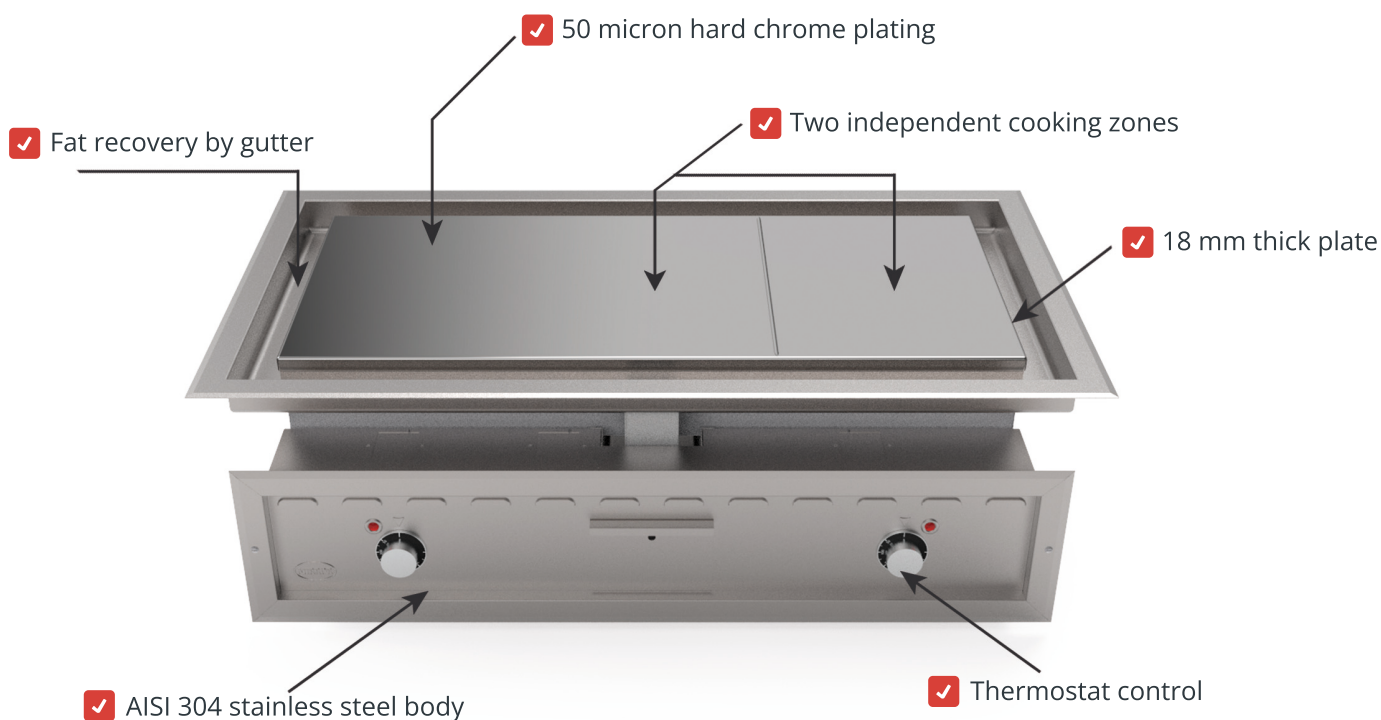

MIRROR

PLANCHA

Drop in

ME 90 DI

FEATURES

Power: **5 kW**

- ✓ Temperature control up to 285°C
- ✓ Easy cleaning and maintenance
- ✓ Designed and manufactured in the EU

www.mirror.es

C/ Crom 57, Hospitalet de Llobregat 08907, Barcelona, España

Tel.: (+34) 336 87 30

Email: sales@mirror.es

Technical specifications

Voltage	220 / 415 V 3F+N
Freq.	50/60 Hz
Power	5 kW
Cooking area	900 x 400 mm
Max. Temperature	285 °C
Grease drawer	1 x 2 L

* ME90 DI

External dimensions and weight

Width	1075 mm
Depth	631 mm (Min.)
High	282 mm
Weight	70 kg

www.mirror.es

C/ Crom 57, Hospitalet de Llobregat 08907, Barcelona, España

Tel.: (+34) 336 87 30

Email: sales@mirror.es