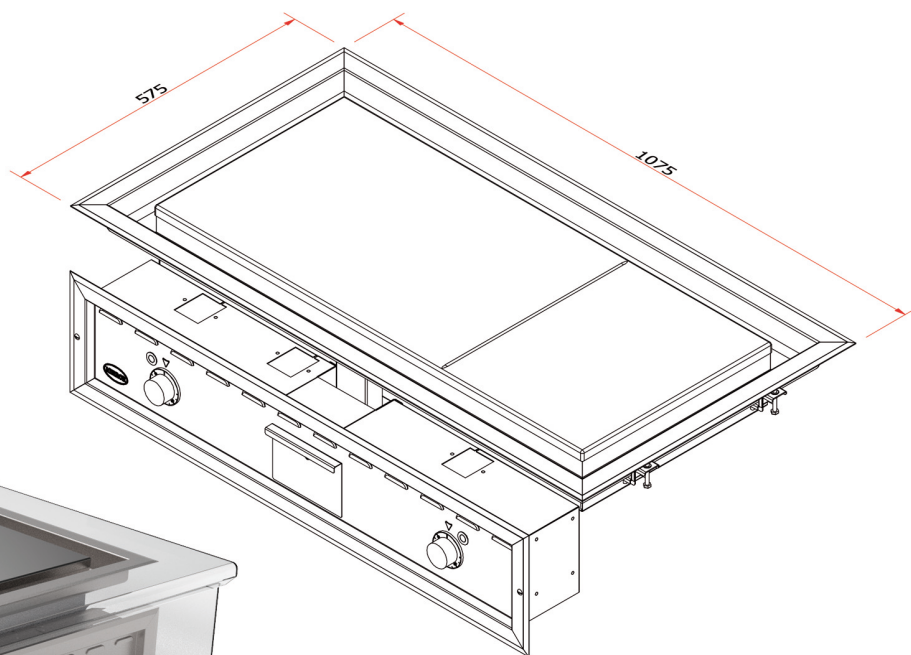

MIRROR

PLANCHA

Drop in

ME 90 DI

FEATURES

Power: **5 kW**

- ✓ Temperature control up to 285°C
- ✓ Easy cleaning and maintenance
- ✓ Designed and manufactured in the EU

www.mirror.es

C/ Crom 57, Hospitalet de Llobregat 08907, Barcelona, España

Tel.: (+34) 336 87 30

Email: sales@mirror.es

Technical specifications

Voltage	220 / 415 V 3F+N
Freq.	50/60 Hz
Power	5 kW
Cooking area	900 x 400 mm
Max. Temperature	285 °C
Grease drawer	1 x 2 L

* ME90 DI

External dimensions and weight

Width	1075 mm
Depth	631 mm (Min.)
High	282 mm
Weight	70 kg

www.mirror.es

C/ Crom 57, Hospitalet de Llobregat 08907, Barcelona, España

Tel.: (+34) 336 87 30

Email: sales@mirror.es