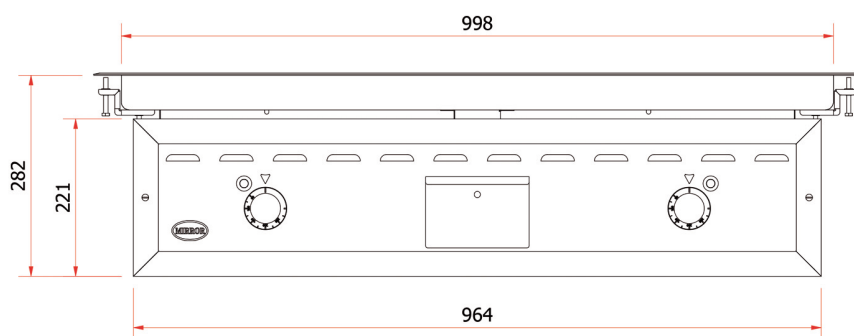

MIRROR

PLANCHA

Drop in

ME 90 DI

FEATURES

Power: **5 kW**

- ✓ Temperature control up to 285°C
- ✓ Easy cleaning and maintenance
- ✓ Designed and manufactured in the EU

www.mirror.es

C/ Crom 57, Hospitalet de Llobregat 08907, Barcelona, España

Tel.: (+34) 336 87 30

Email: sales@mirror.es

Technical specifications

Voltage	220 / 415 V 3F+N
Freq.	50/60 Hz
Power	5 kW
Cooking area	900 x 400 mm
Max. Temperature	285 °C
Grease drawer	1 x 2 L

* ME90 DI

External dimensions and weight

Width	1075 mm
Depth	631 mm (Min.)
High	282 mm
Weight	70 kg

www.mirror.es

C/ Crom 57, Hospitalet de Llobregat 08907, Barcelona, España

Tel.: (+34) 336 87 30

Email: sales@mirror.es