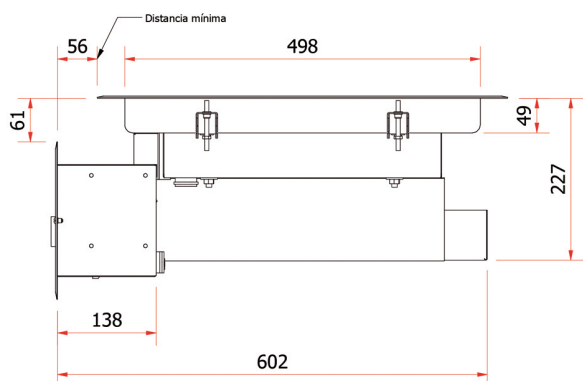

MIRROR

PLANCHA

Drop in

ME 90 DI

FEATURES

Power: **5 kW**

- ✓ Temperature control up to 285°C
- ✓ Easy cleaning and maintenance
- ✓ Designed and manufactured in the EU

www.mirror.es

C/ Crom 57, Hospitalet de Llobregat 08907, Barcelona, España

Tel.: (+34) 336 87 30

Email: sales@mirror.es

Technical specifications

Voltage	220 / 415 V 3F+N
Freq.	50/60 Hz
Power	5 kW
Cooking area	900 x 400 mm
Max. Temperature	285 °C
Grease drawer	1 x 2 L

* ME90 DI

External dimensions and weight

Width	1075 mm
Depth	631 mm (Min.)
High	282 mm
Weight	70 kg

www.mirror.es

C/ Crom 57, Hospitalet de Llobregat 08907, Barcelona, España

Tel.: (+34) 336 87 30

Email: sales@mirror.es